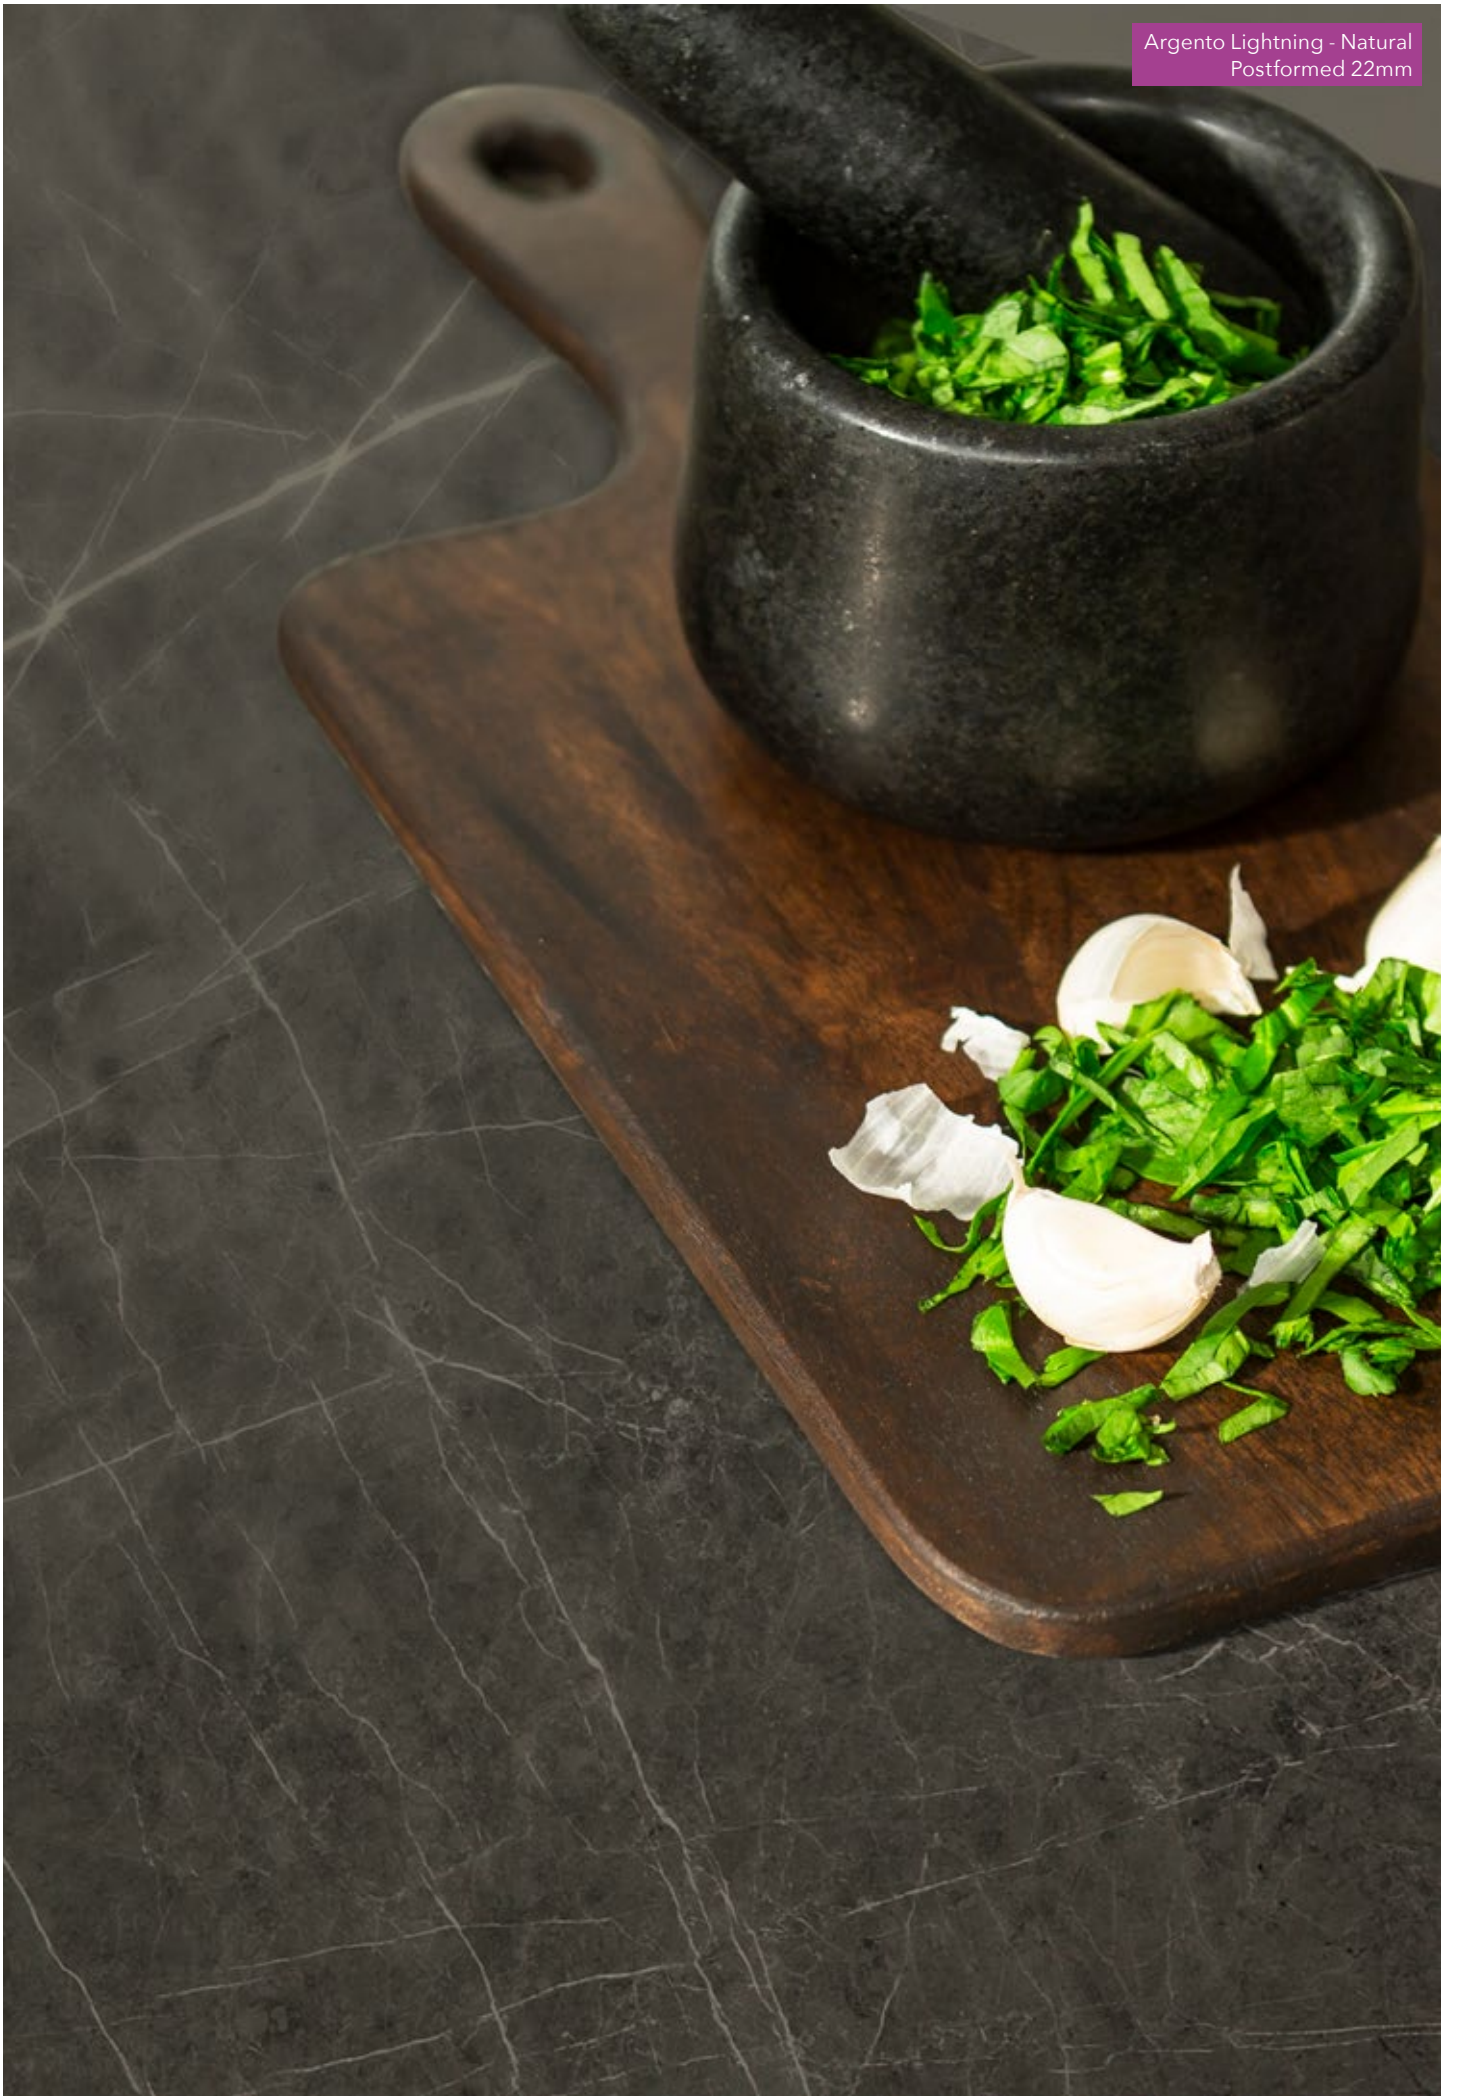

White Calacatta
Postformed 40mm

Grey Herringbone
Square Edge 22mm

Grigio Lightning
Postformed 22mm

Argento Lightning
Postformed 22mm

Nero Lightning
Postformed 22mm

Granite

Granite is a beautiful natural stone with a distinctive appearance and has been in use for thousands of years.