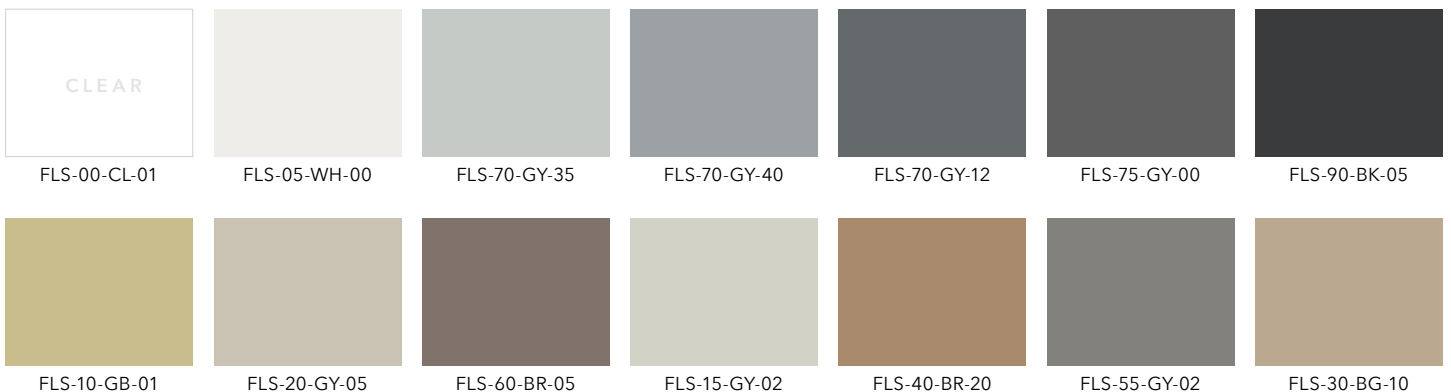

Formica Lifeseal®

Premium all purpose adhesive sealant

Formica Lifeseal is a colour matched sealant and adhesive that gives the perfect finish to your Artis surfaces:

- Colour matched to worktop surfaces (please see matrix above)
- 290 ml cartridge - designed for use with a standard mastic gun
- Easy and flexible to work with for bonding, sealing and finishing

Formica Lifeseal is matched by decor, please use the reference guide below. Although not decor matched a clear Formica Lifeseal sealant is also available (FLS-00-CL-01).